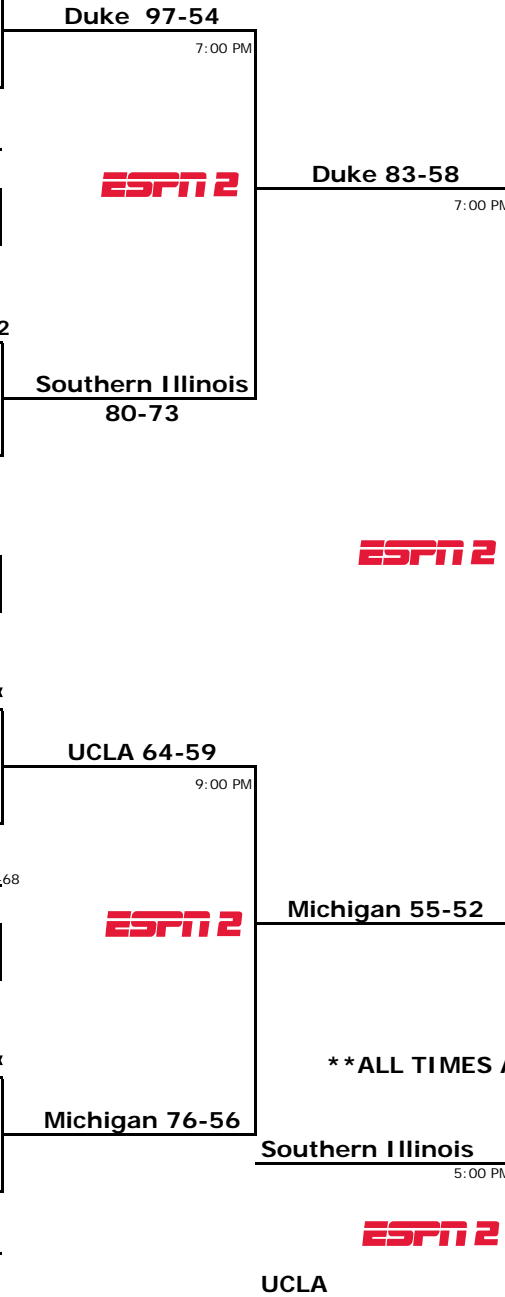

CHAMPIONSHIP ROUNDS

Madison Square Garden - New York, N.Y.

November 20   November 21

The Gazelle Group | 475 Wall Street | Princeton, NJ 08540 | 609.921.1300 | gazellegroup.com

[Visit CoachesvsCancer.com](http://CoachesvsCancer.com) for more information