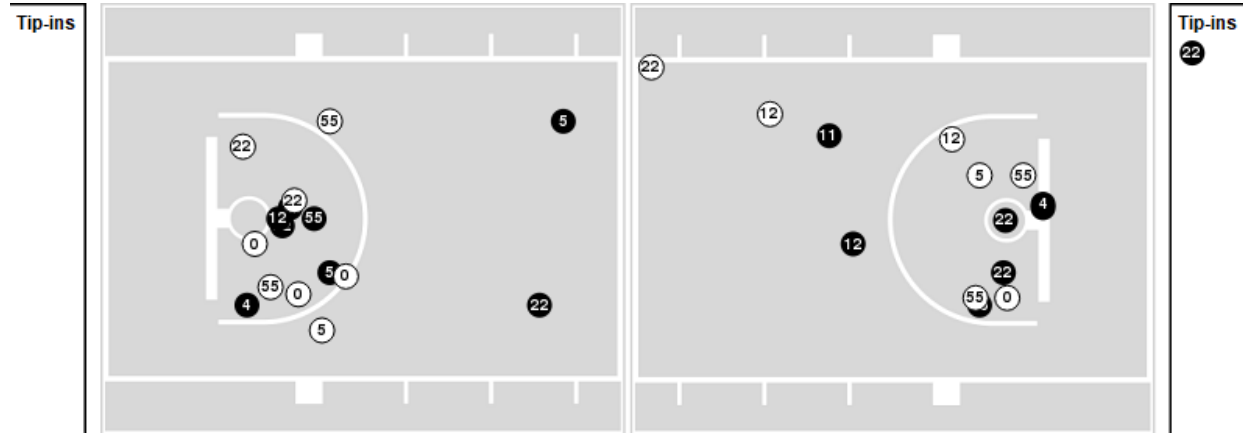

Blow Up Chart

N Made   **O** Missed   N - Player Number

Louisville	M/A	%
Field Goals	23/53	43
2 Points	16/37	43
3 Points	7/16	44
Free Throws	27/31	87

Louisville	M/A	%
Points in the Paint	30 (15 / 29)	52
Fast Break Points	2 (1/4)	25
Second Chance Points	14 (8/13)	62
Effective FG%	50