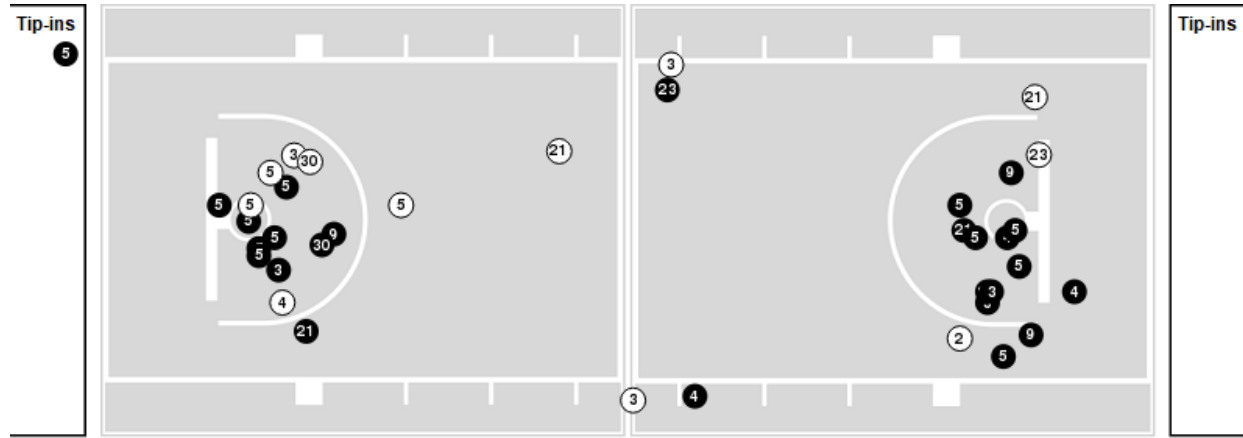

Blow Up Chart

● Made   ○ Missed   N - Player Number

Texas	M/A	%
Field Goals	31/67	46
2 Points	29/50	58
3 Points	2/17	12
Free Throws	17/23	74

Texas	M/A	%
Points in the Paint	48 (24 / 35)	69
Fast Break Points	14 (7/9)	78
Second Chance Points	9 (7/18)	39
Effective FG%	48